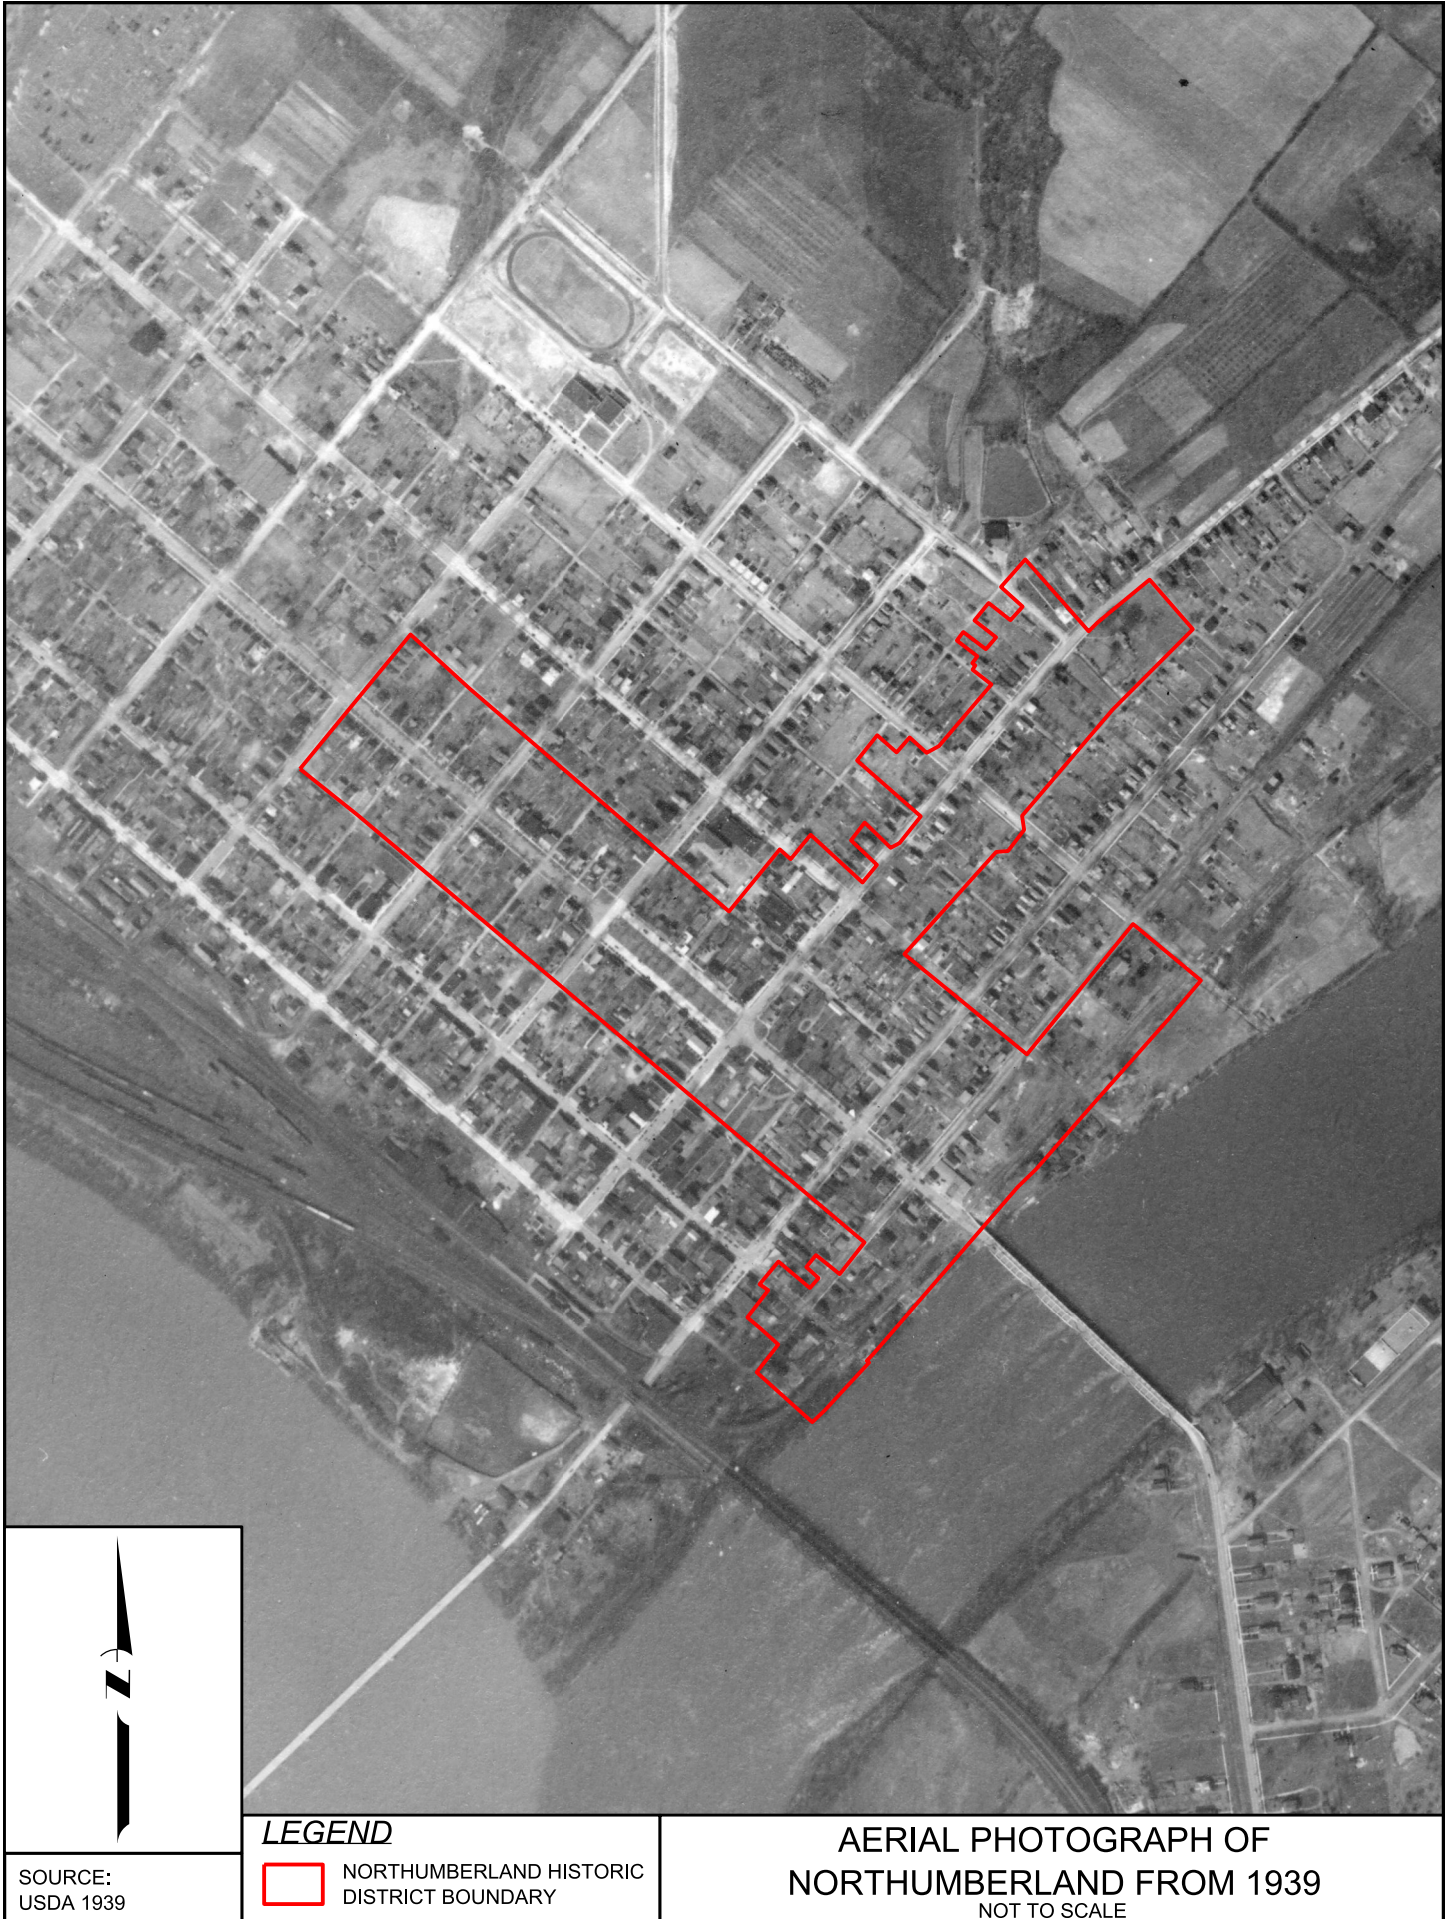

LEGEND

 NORTHUMBERLAND HISTORIC DISTRICT BOUNDARY

BLACKSMITHS.

D. G. & W. P. Vozis,

SHOE MANUFACTURERS

James Scott, George Appleby.

SOURCE:
HOPKINS 1858

1858 MAP OF NORTHUMBERLAND
NOT TO SCALE

SOURCE:
PUBLIC PRESS 1911

NEWSPAPER CLIPPING FROM 1911 DEPICTING PLAN OF NORTHUMBERLAND YARD
NOT TO SCALE

SOURCE: THE RAILROAD
GAZETTE 1911

NEWSPAPER PHOTOGRAPH SHOWING THE NORTHUMBERLAND CLASSIFICATION YARD IN 1911
NOT TO SCALE

SOURCE: SANBORN MAPPING COMPANY 1885

1885 SANBORN MAP
NOT TO SCALE

LEGEND

 NORTHUMBERLAND HISTORIC DISTRICT BOUNDARY

SOURCE: SANBORN MAPPING COMPANY 1929

1929 SANBORN MAP
NOT TO SCALE