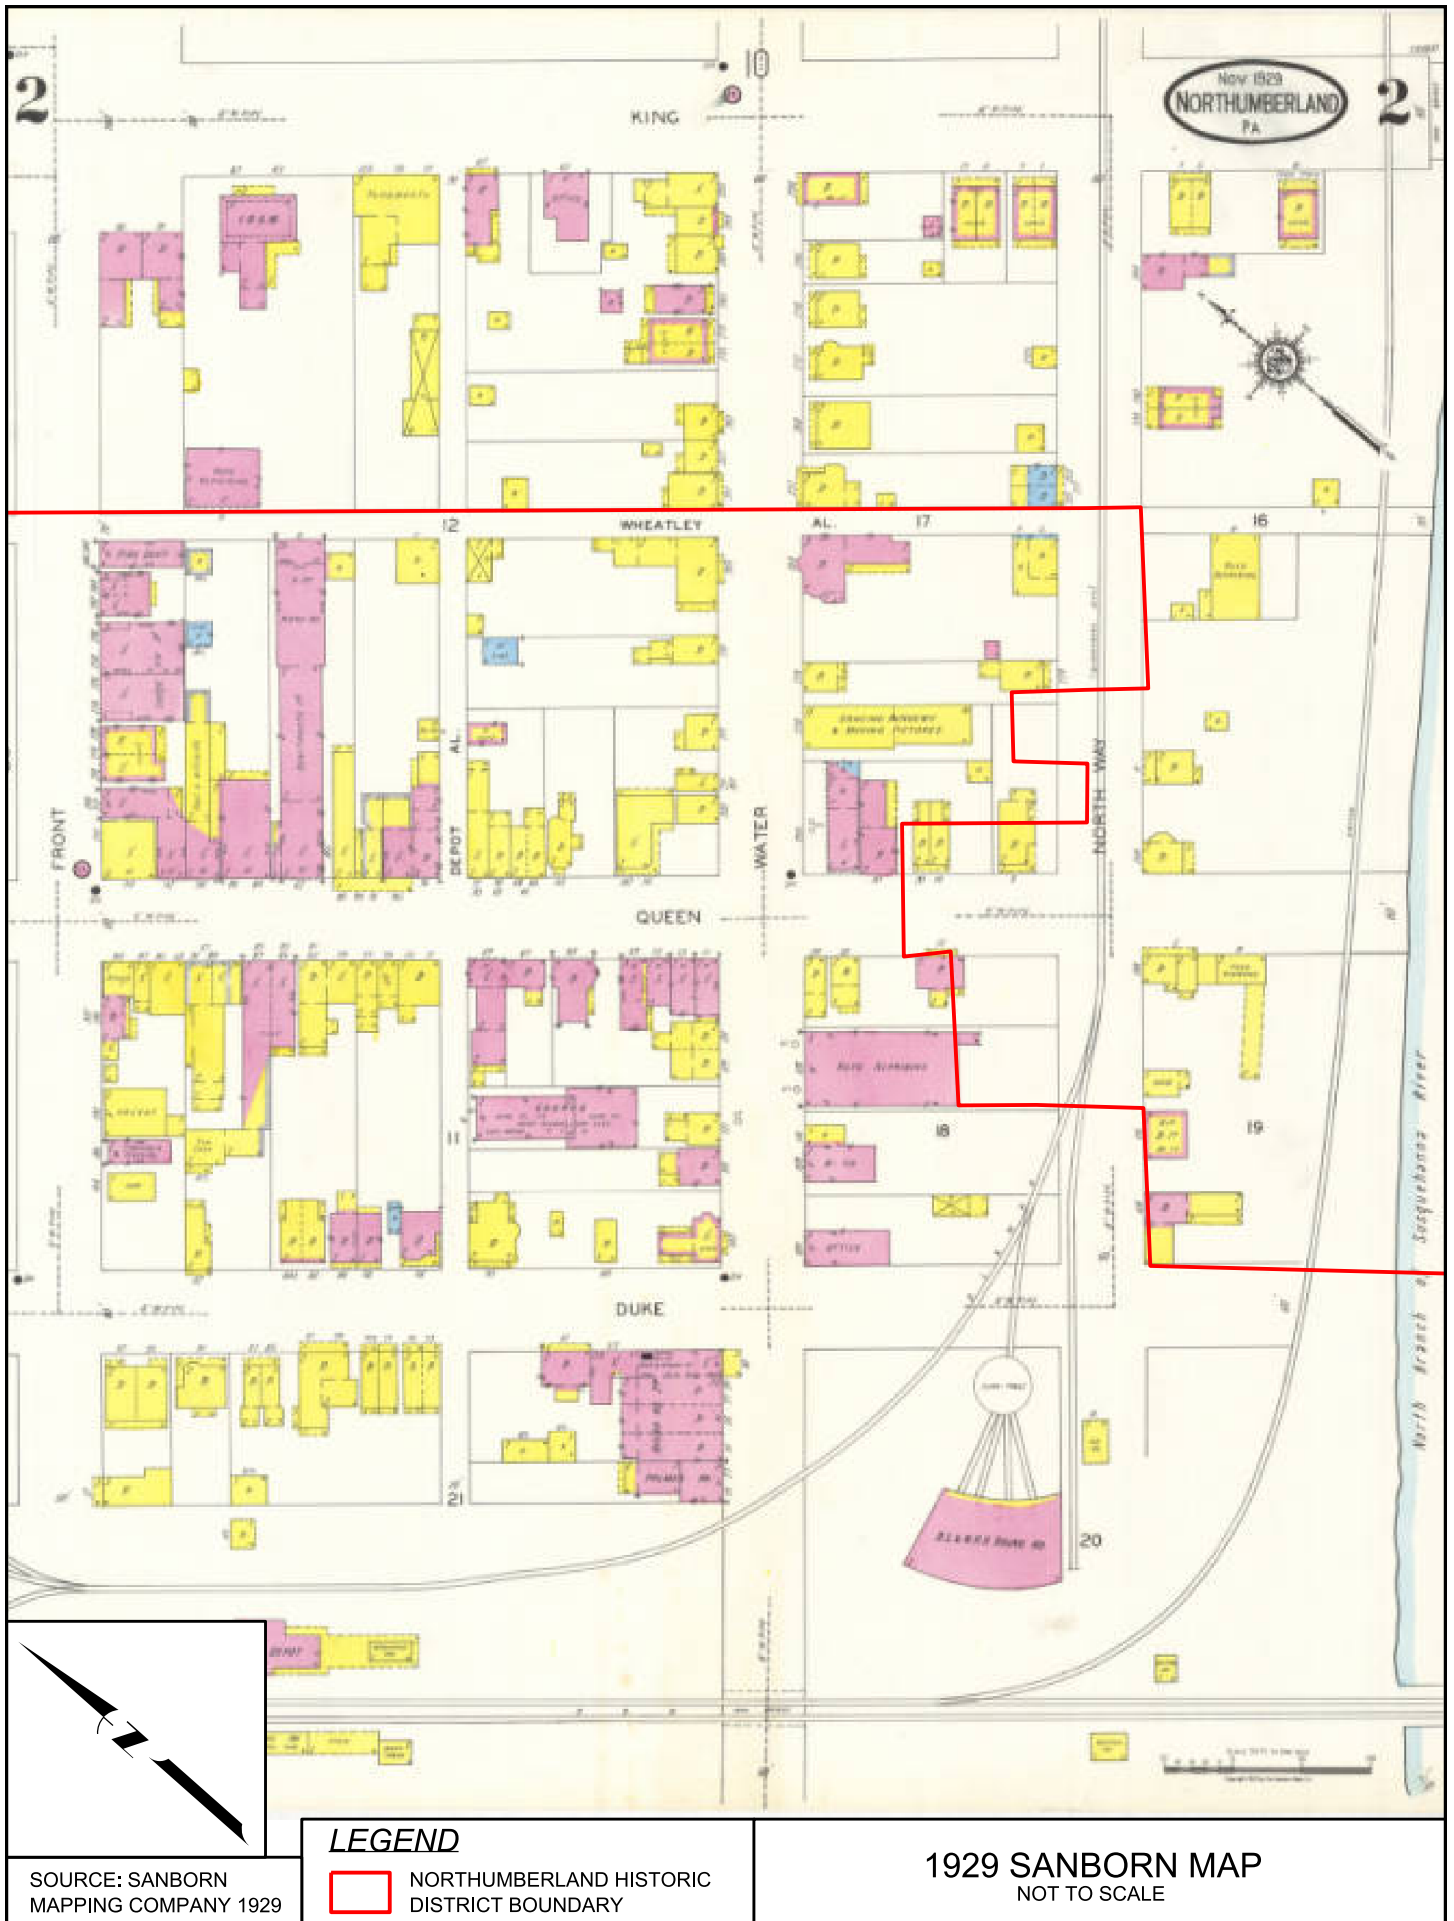

LEGEND

 NORTHUMBERLAND HISTORIC DISTRICT BOUNDARY

BLACKSMITHS.

D. G. & W. P. Vozis,

SHOE MANUFACTURERS

James Scott, George Appleby.

SOURCE:
HOPKINS 1858

1858 MAP OF NORTHUMBERLAND
NOT TO SCALE

SOURCE:
PUBLIC PRESS 1911

NEWSPAPER CLIPPING FROM 1911 DEPICTING PLAN OF NORTHUMBERLAND YARD
NOT TO SCALE

SOURCE: THE RAILROAD
GAZETTE 1911

NEWSPAPER PHOTOGRAPH SHOWING THE NORTHUMBERLAND CLASSIFICATION YARD IN 1911
NOT TO SCALE

SOURCE: SANBORN MAPPING COMPANY 1885

1885 SANBORN MAP
NOT TO SCALE

LEGEND

 NORTHUMBERLAND HISTORIC DISTRICT BOUNDARY

SOURCE: SANBORN MAPPING COMPANY 1929

1929 SANBORN MAP
NOT TO SCALE